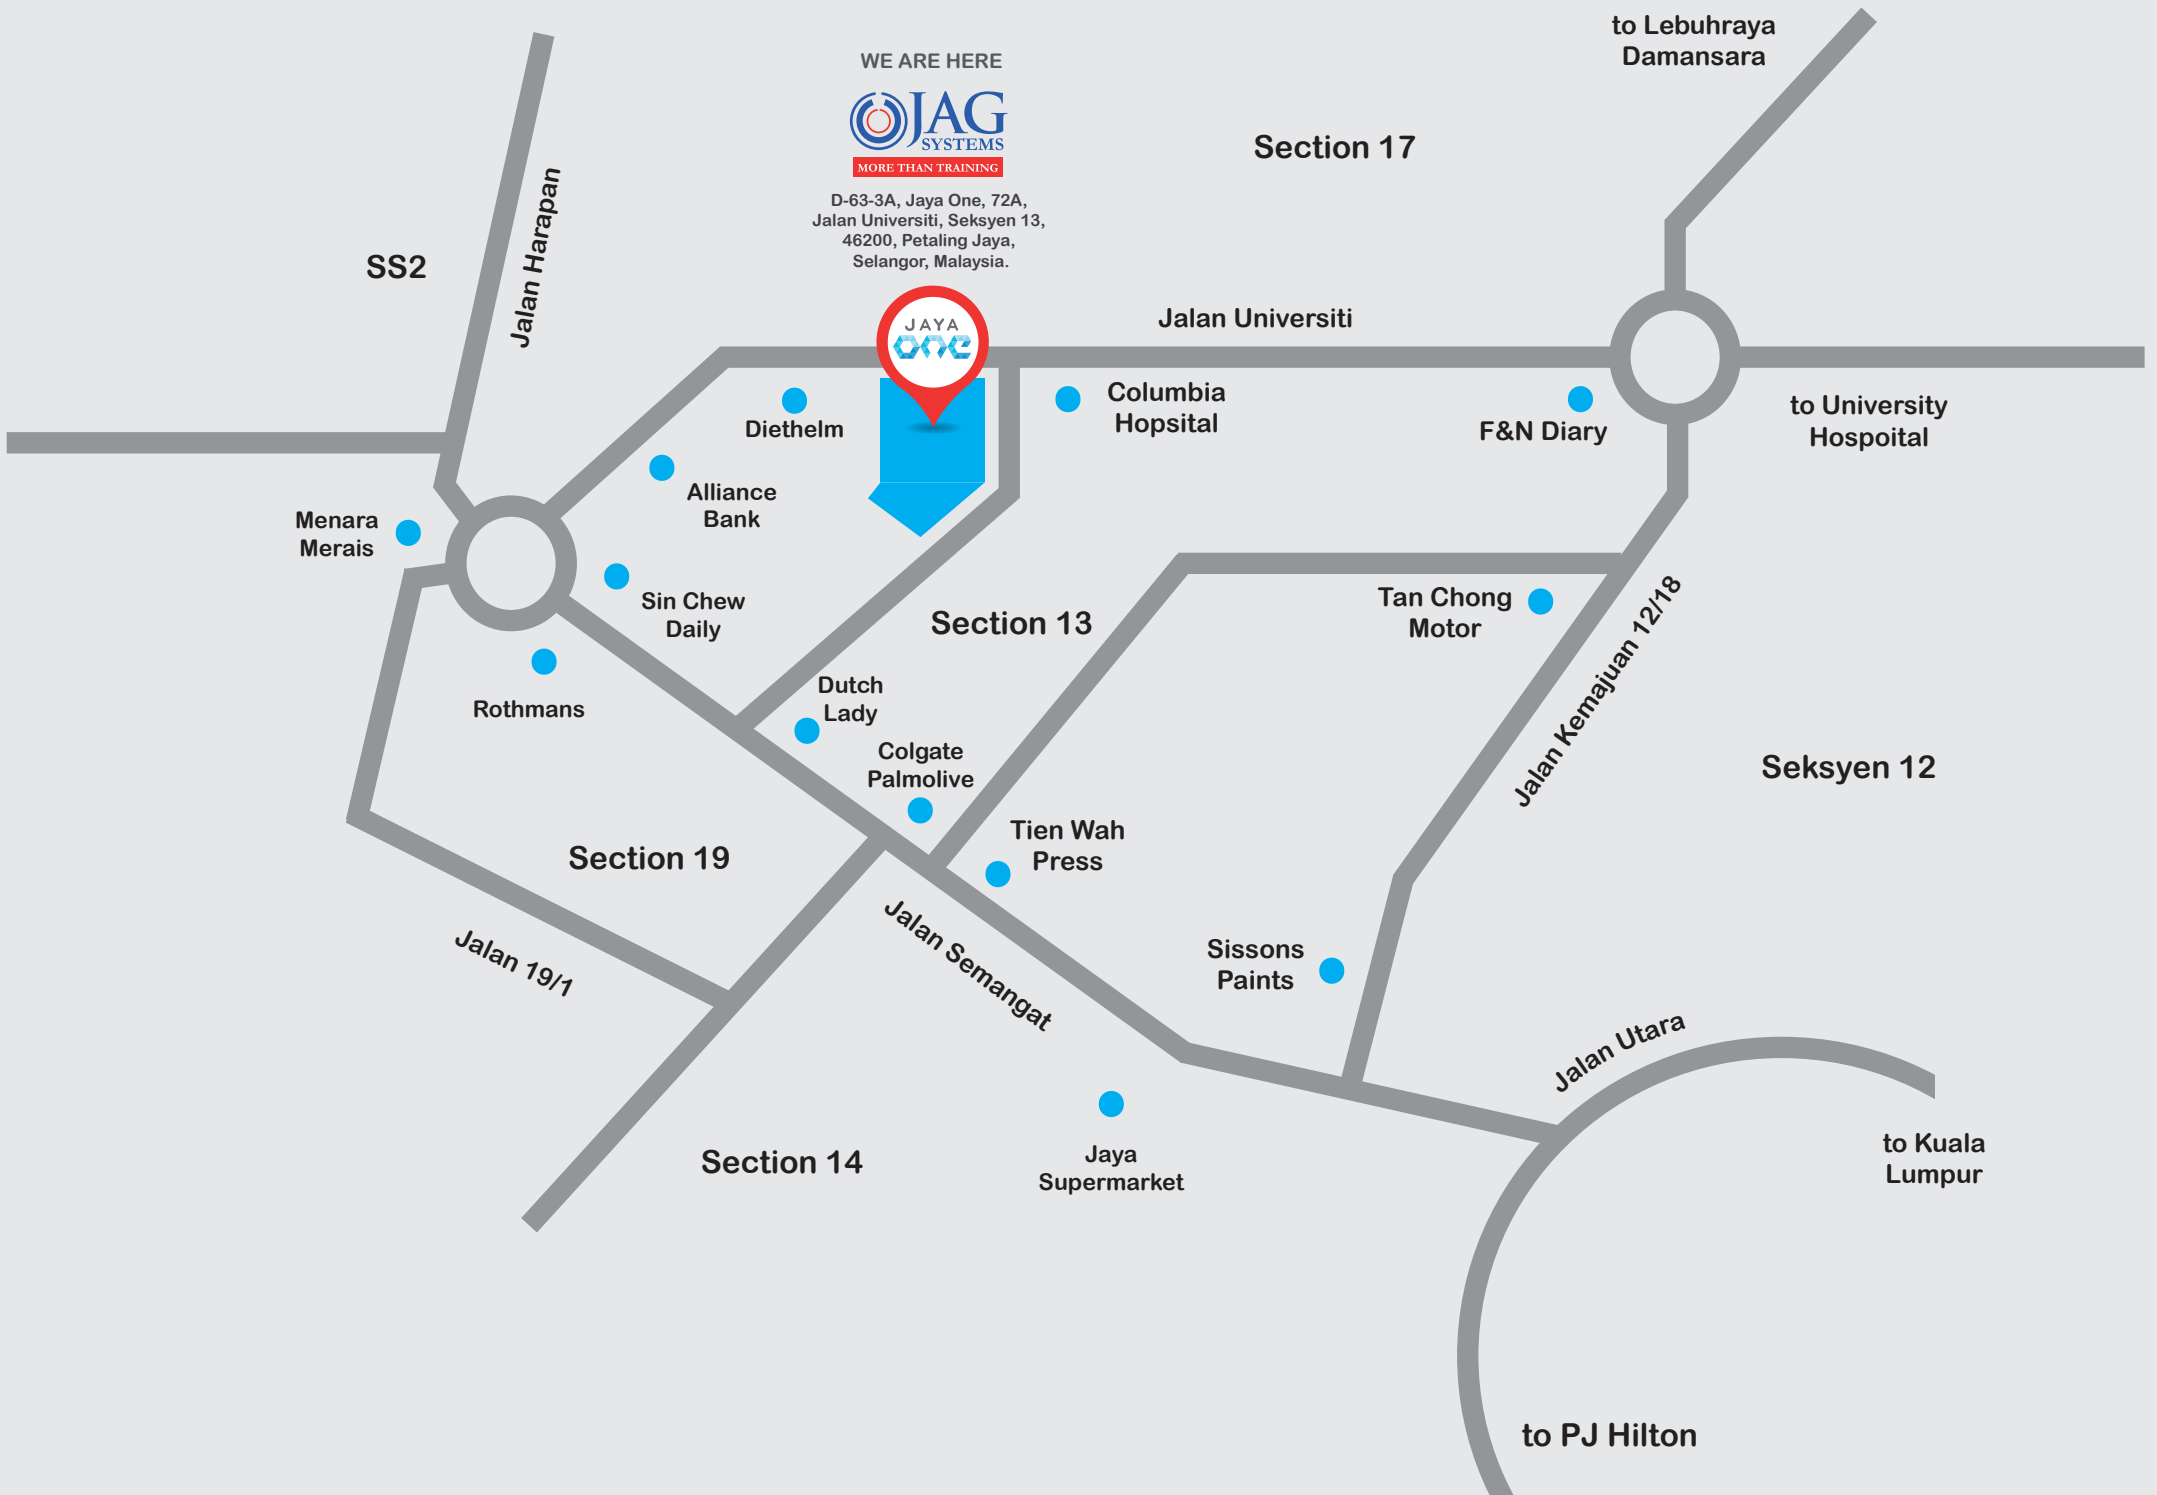

Use lift 63-65

WE ARE HERE

D-63-3A, Jaya One, 72A,
Jalan Universiti, Seksyen 13,
46200, Petaling Jaya,
Selangor, Malaysia.

Section 17

to Lebuhraya Damansara

Jalan Universiti

to University Hospital

SS2

Jalan Harapan

Diethelm

Columbia Hospital

F&N Diary

Menara Merais

Alliance Bank

Section 13

Tan Chong Motor

Sin Chew Daily

Rothmans

Dutch Lady

Colgate Palmolive

Tien Wah Press

Jalan Kemajuan 12/18

Seksyen 12

Section 19

Sissons Paints

Jalan 19/1

Jalan Semangat

Jalan Utara

to Kuala Lumpur

Section 14

Jaya Supermarket

to PJ Hilton