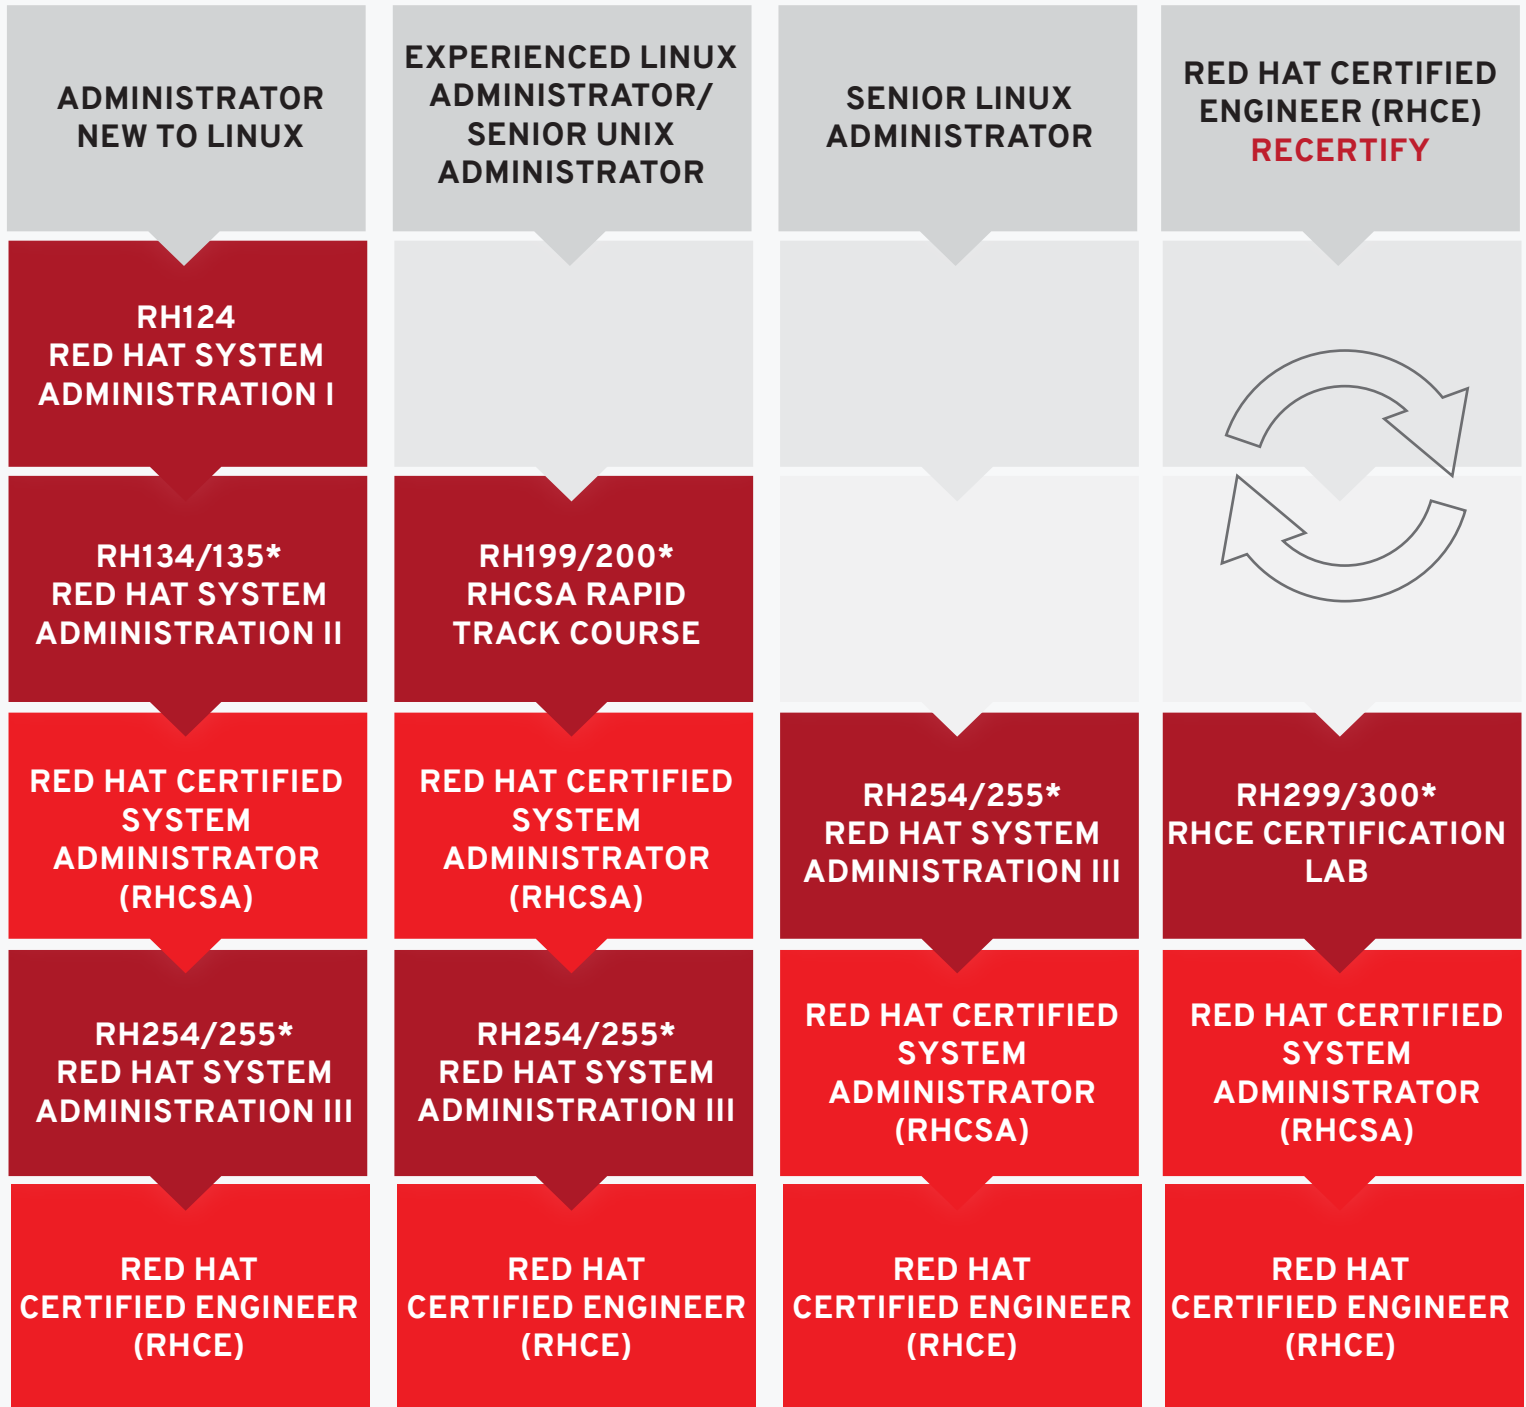

TRAIN AND TEST ON RED HAT ENTERPRISE LINUX 7

Use the chart to first identify which background most closely matches yours.
Then follow that path for your course progression

* RH135, RH00, RH255, RH300 versions of the course include the exam(s) when you purchase the course.